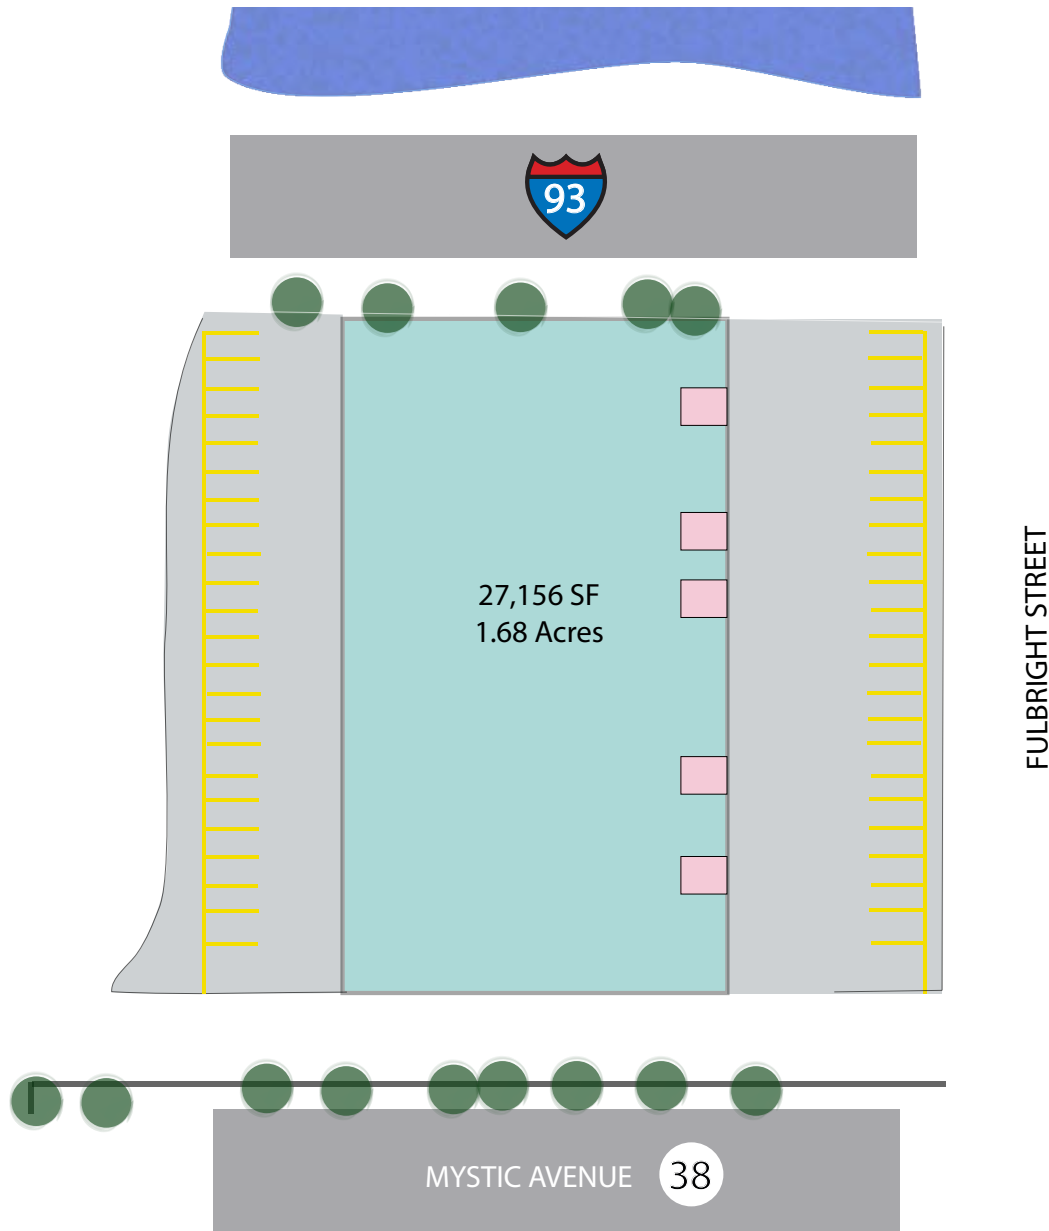

Site Plan

300 Mystic Ave, Medford, MA 02155

Available: 27,156 SF

Total Land Area: 1.68 Acres

 **Five (5) At Grade Drive-In Doors**

Contact

Greg Regazzini
 SVP, Director of Leasing
gregazzini@combinedproperties.com
 ph: 781.321.7800, ext. 318
 fax: 781.321.5144
www.combinedproperties.com