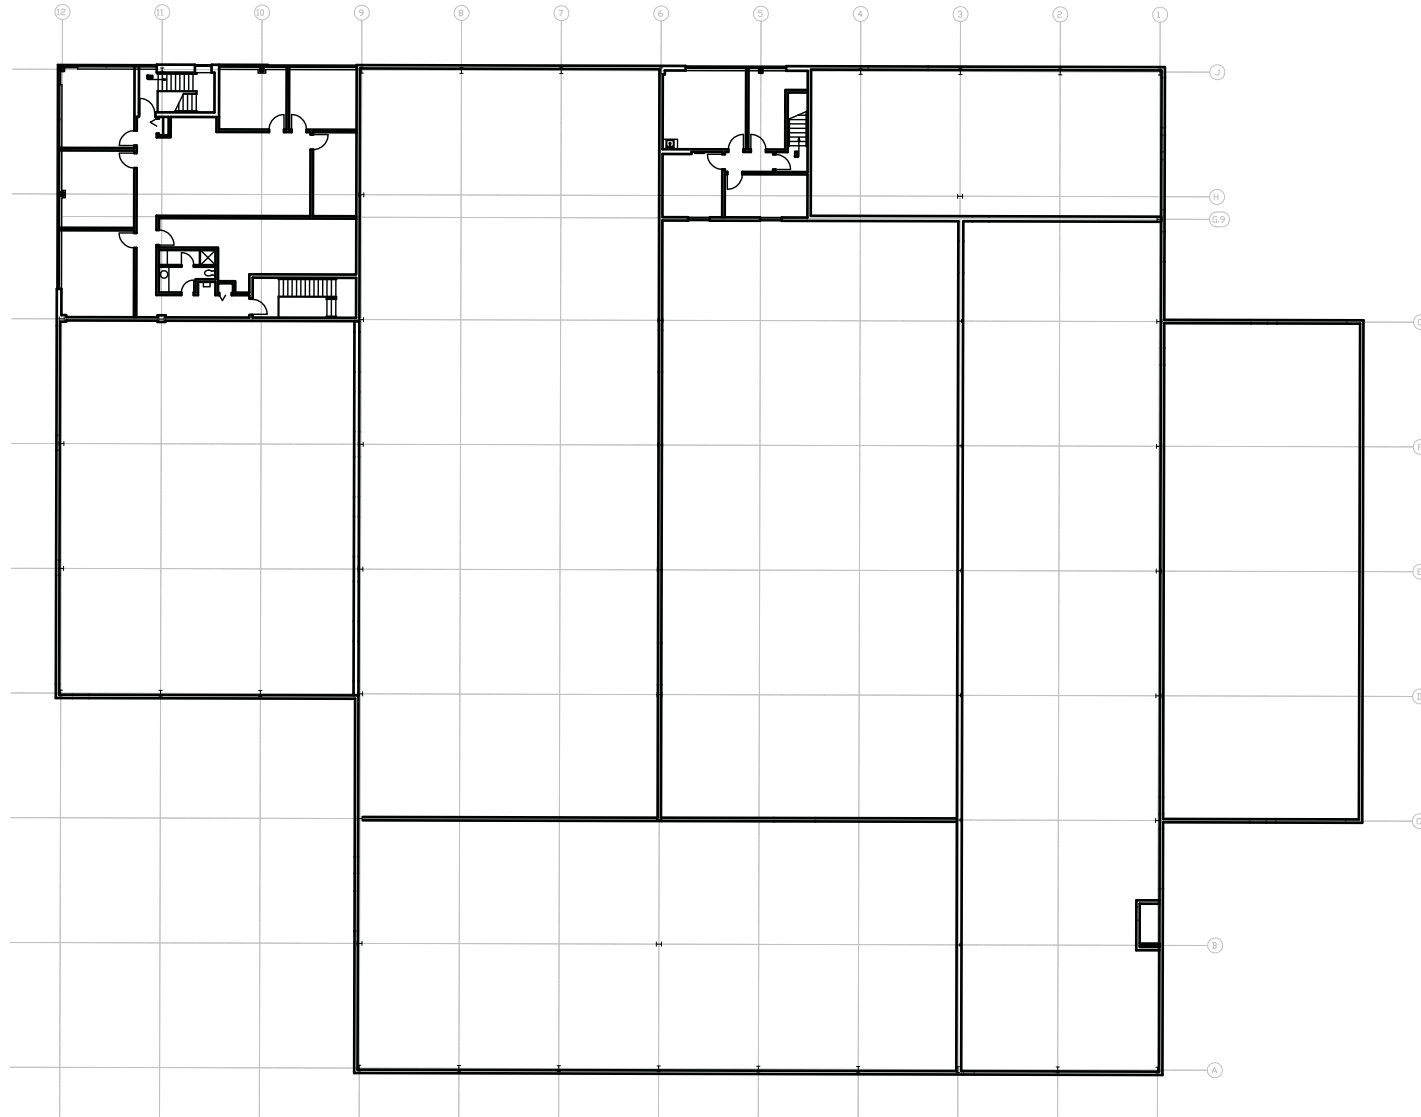

# First Floor

Not to Scale | For Illustrative Purposes Only

420 LYNNWAY/ROUTE 1A  
LYNN, MA

48,000 SF

Includes 6,050 office on 2 levels  
Land Area: 4.5 acres

**CP**  
COMBINED PROPERTIES

Since 1935

*A full-service real estate  
development firm, creating  
better places to live & work. <sup>SM</sup>*

## Second Floor

Not to Scale | For Illustrative Purposes Only

420 LYNNWAY/ROUTE 1A  
LYNN, MA

48,000 SF

Includes 6,050 office on 2 levels  
Land Area: 4.5 acres

COMBINED PROPERTIES

Since 1935

*A full-service real estate  
development firm, creating  
better places to live & work. <sup>SM</sup>*