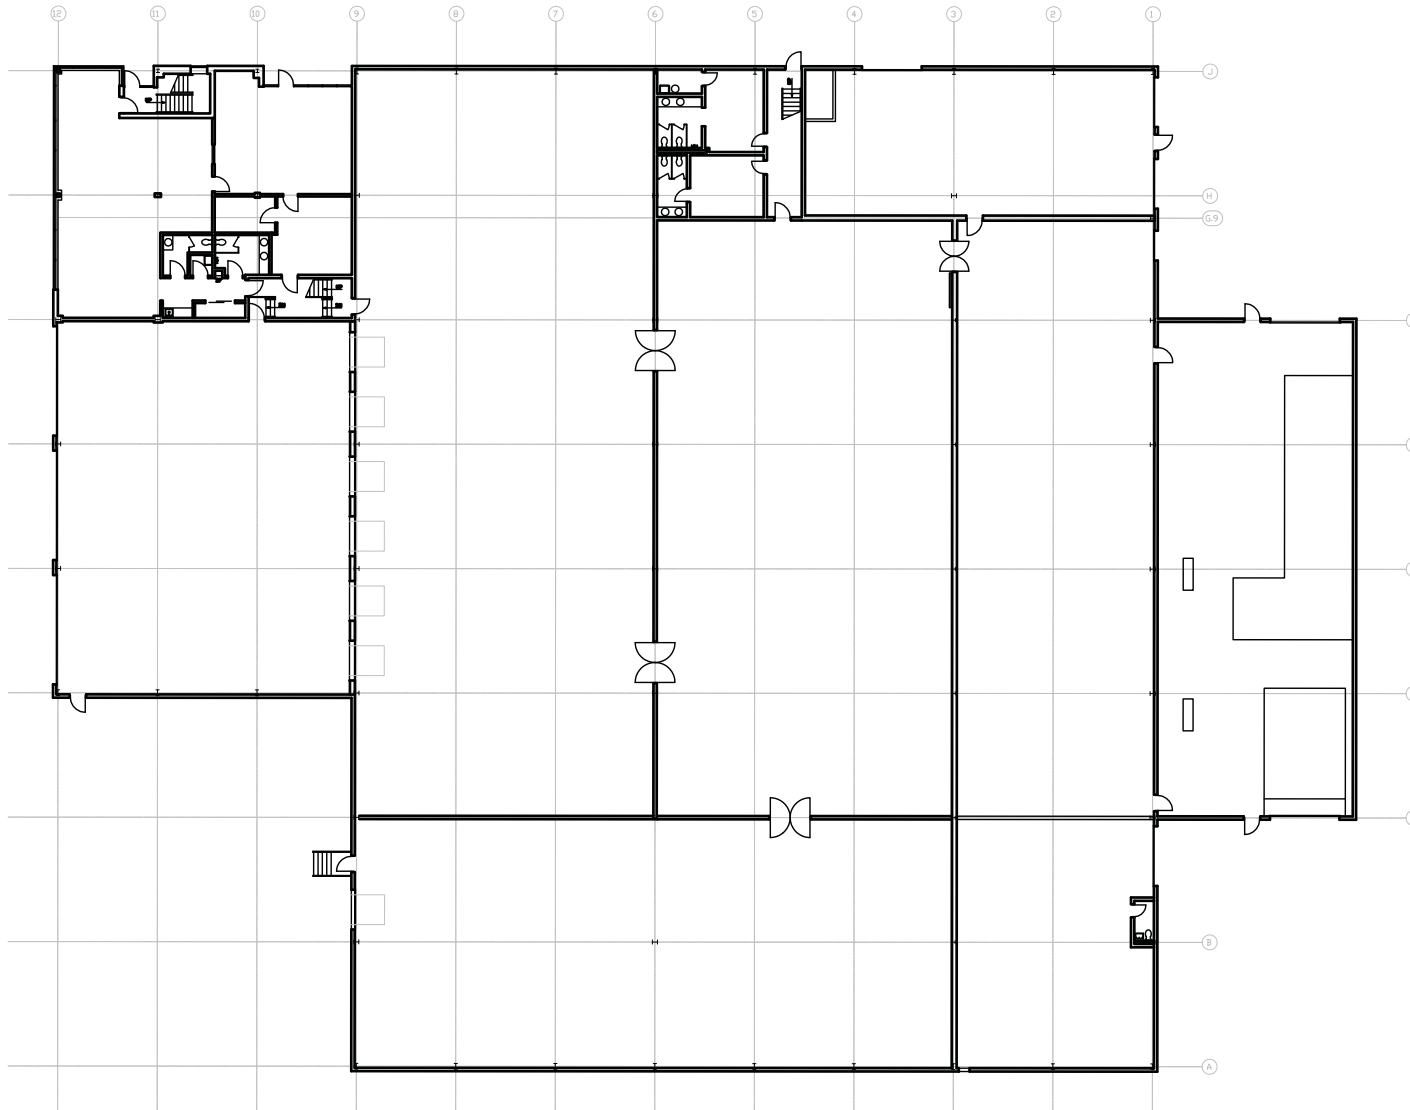

# First Floor

Not to Scale | For Illustrative Purposes Only

420 LYNNWAY/ROUTE 1A  
LYNN, MA

48,000 SF

Includes 6,050 office on 2 levels  
Land Area: 4.5 acres

**CP**  
COMBINED PROPERTIES

Since 1935

*A full-service real estate  
development firm, creating  
better places to live & work. <sup>SM</sup>*

## Second Floor

Not to Scale | For Illustrative Purposes Only

420 LYNNWAY/ROUTE 1A  
LYNN, MA

48,000 SF

Includes 6,050 office on 2 levels  
Land Area: 4.5 acres

COMBINED PROPERTIES

Since 1935

*A full-service real estate  
development firm, creating  
better places to live & work. <sup>SM</sup>*