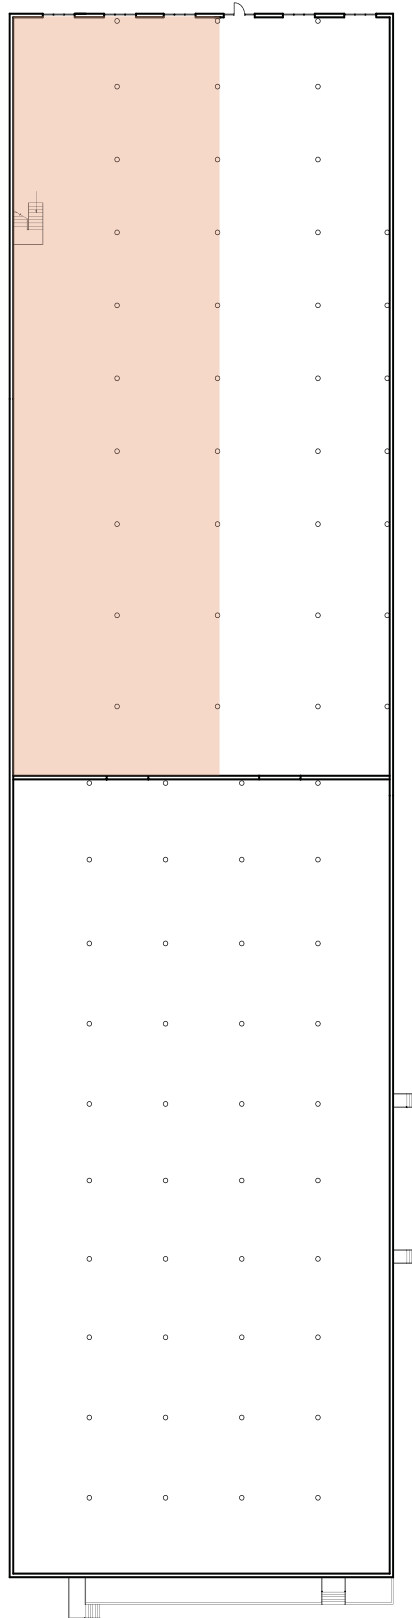

Floor Plan | Building A

Not to Scale | For Illustrative Purposes Only

378 COMMERCIAL ST.
MALDEN, MA

10,000 SF of Warehouse,
Manufacturing Space Available

 Space Available

COMBINED PROPERTIES

*A full-service real estate
development firm, creating
better places to live & work. SM*

Site Plan

378 COMMERCIAL ST.
MALDEN, MA

10,000 SF of Warehouse,
Manufacturing Space Available

 Space Available

Not to Scale | For Illustrative Purposes Only

CP
COMBINED PROPERTIES

*A full-service real estate
development firm, creating
better places to live & work. SM*